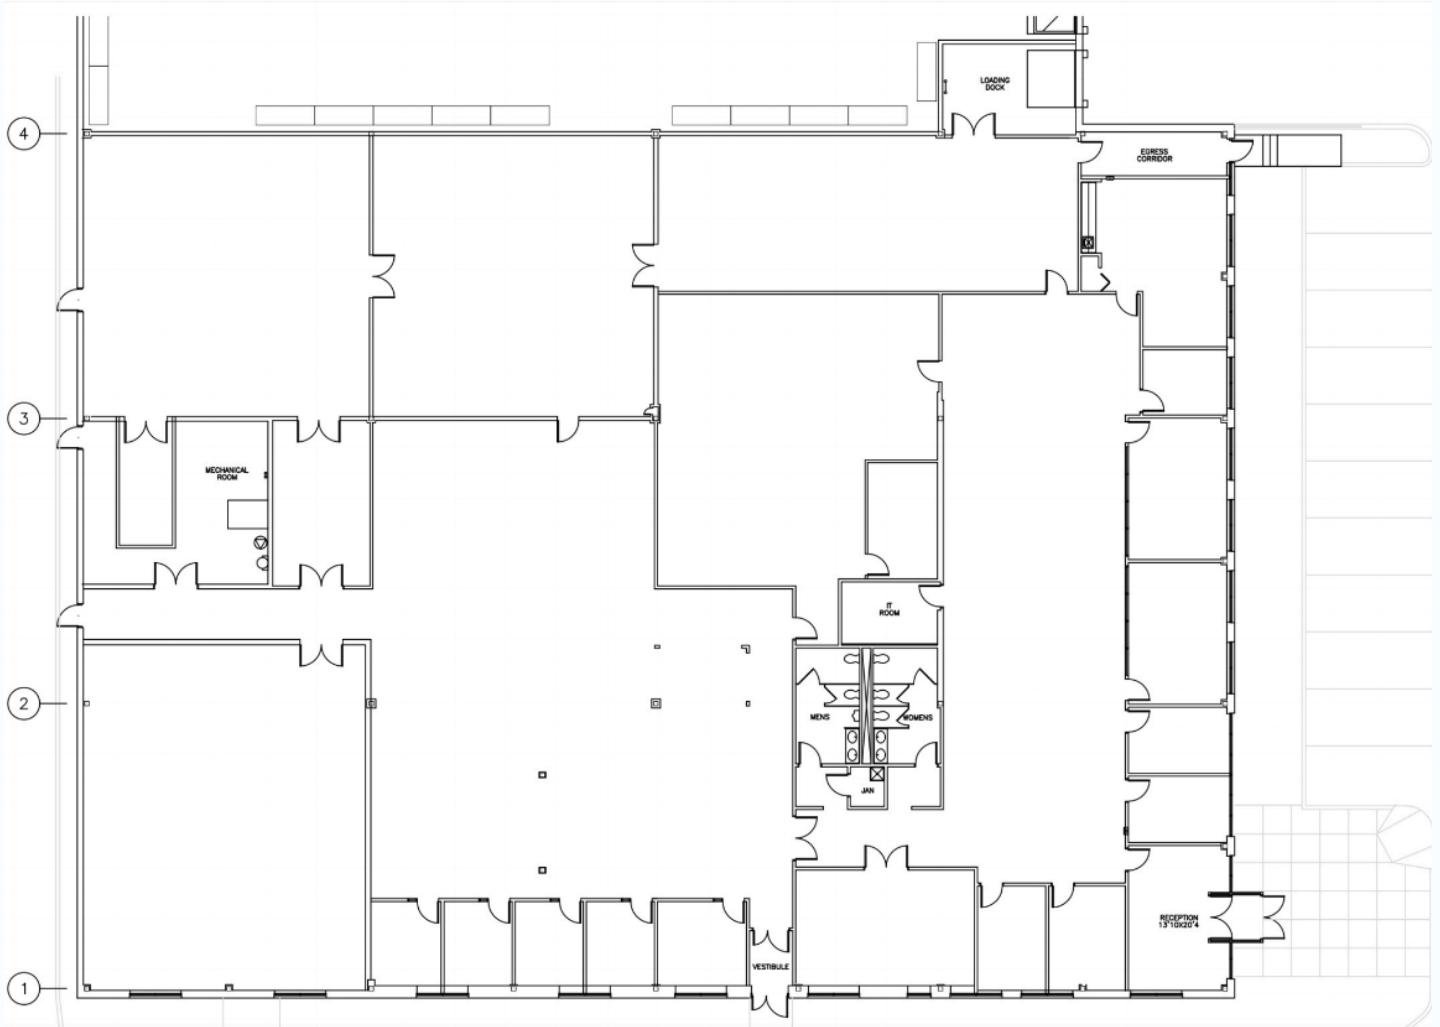

# FLOOR 1

20,041 RSF

CURRAN  
MANAGEMENT LLC

800  
TECHNOLOGY  
CENTER